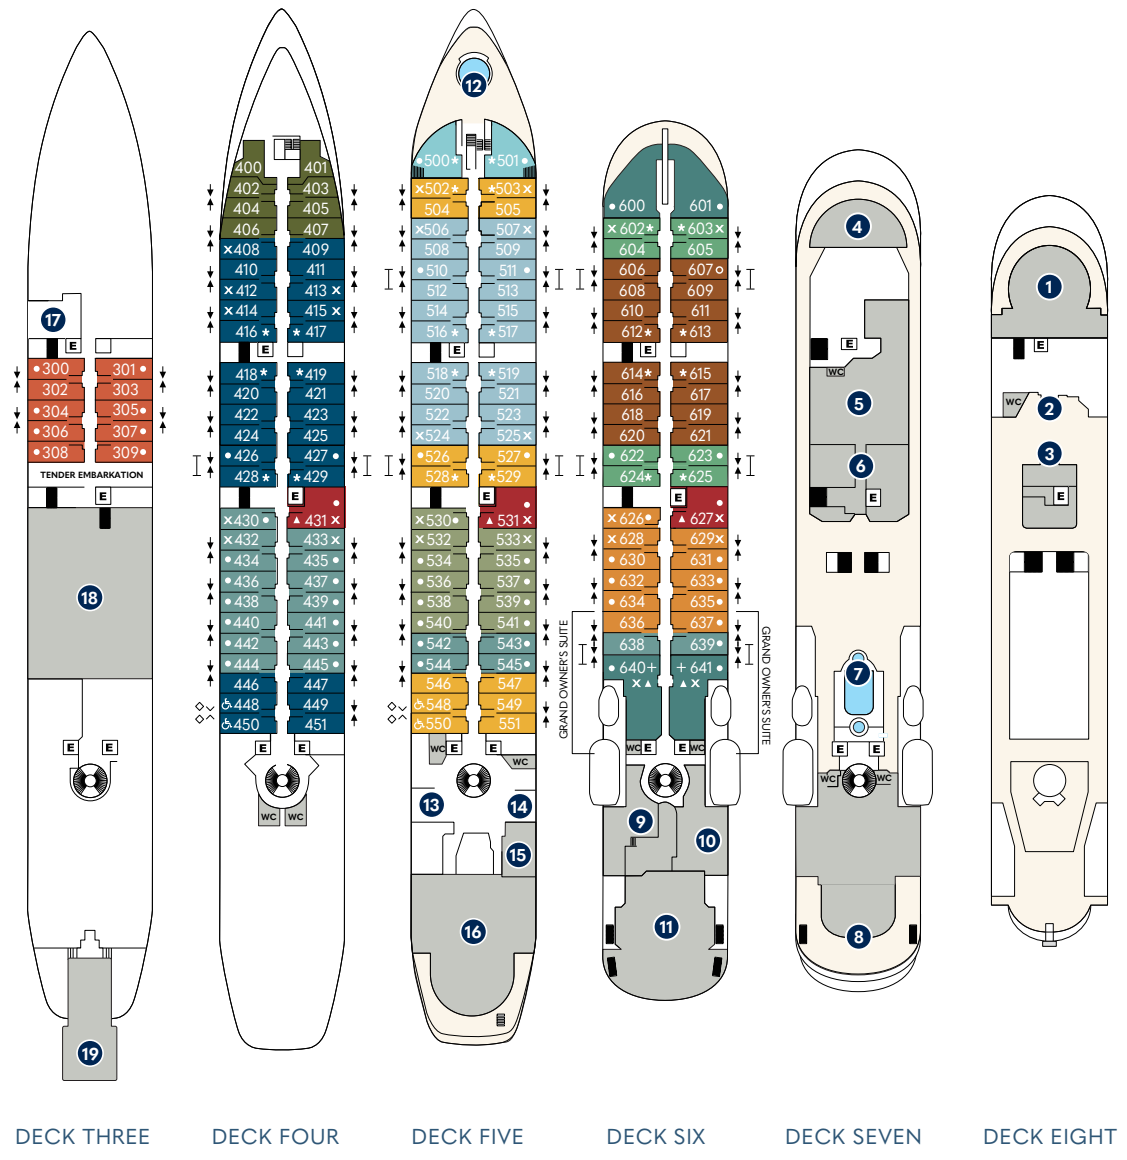

Star BREEZE, Star LEGEND & Star PRIDE

ALL-SUITE YACHTS (312 GUESTS)

DIAGRAM KEY

- Owner's Suite (OW)
 - Broadmoor 500/ Sea Island 501 (CS)
 - Deluxe Suite (DS)
 - Star Balcony Suite (SBS1)
 - Balcony Suite (BS1)
 - Star Balcony Suite (SBS)
 - Balcony Suite (BS)
 - Ocean View Suite (S3)
 - Ocean View Suite (S2)
 - Star Ocean View Suite (SS1)
 - Ocean View Suite (S1)
 - Ocean View Suite (S)
 - Star Porthole Suite (SP)
-
- + Restricted View
 - ↕ Adjoining Suites
 - ⌈ Convertible Suites
 - E Elevator
 - * Includes Bathtub
 - ▲ Separate Bathtub & Shower
 - One Queen Size Bed Only (no twin option)
 - One Queen Size Bed Only (Star Breeze 607)
 - x 3rd Berth Available
 - ◇ Star Legend. Adjoining suites, no connecting door. Queen-size bed or twin option.
 - × Star Pride & Star Breeze. Adjoining suites, no connecting door. Feature a queen-size bed.
 - ♿ Modified Accessible Suites. Suites 448, 450, 548, & 550 are modified accessible, shower only with a small lip into shower, only one sink, a step into the bathroom, standard interior and exterior doorways. Please note, the only accessible elevator is midship.

ONBOARD SPACES:

- | | |
|----------------------------------|-----------------------|
| 1 Yacht Club Café & Library | 10 Star Boutique |
| 2 Star Bar | 11 Compass Rose |
| 3 Star Grill | 12 Whirlpool |
| 4 Bridge | 13 Reception |
| 5 World Spa by Windstar | 14 Destination Office |
| 6 Fitness Center & Motion Studio | 15 Screening Room |
| 7 Pool and whirlpool | 16 Lounge |
| 8 Veranda/Candles | 17 Medical Facility |
| 9 Basil + Bamboo Restaurant* | 18 Amphora Restaurant |
| | 19 Marina |
| | E Elevator |
| | WC Public Restroom |

YACHT FACTS

- GUEST CAPACITY:** 312
- GUEST DECKS:** 6
- CREW MEMBERS:** 200
- LENGTH:** 522 feet (159 meters)
- BEAM:** 63 feet (19 meters)
- DRAFT:** 18 feet (5.4 meters)
- CRUISING SPEED:** 18 knots
- MAIN ENGINES:** Twin propeller, Wartsila 4080kw Diesel Engines
- TONNAGE:** 12,995 gross registered tons (grt)
- SHIP'S REGISTRY:** Bahamas